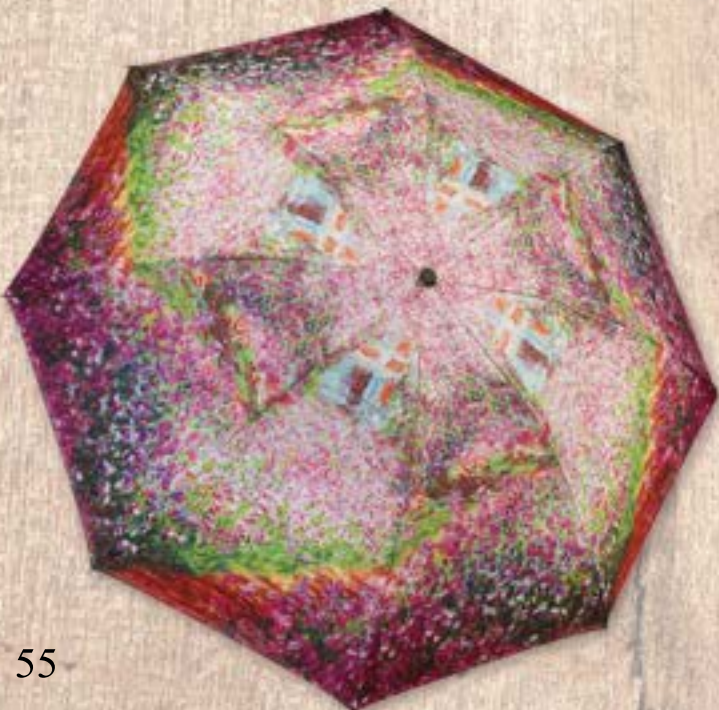

Item #: 30201 - $13.00
Auto open/close super-mini Umbrella
Unbreakable fiberglass ribs
Gift box

Item #: 30202 - $13.00
Auto open/close super-mini Umbrella
Unbreakable fiberglass ribs
Gift box