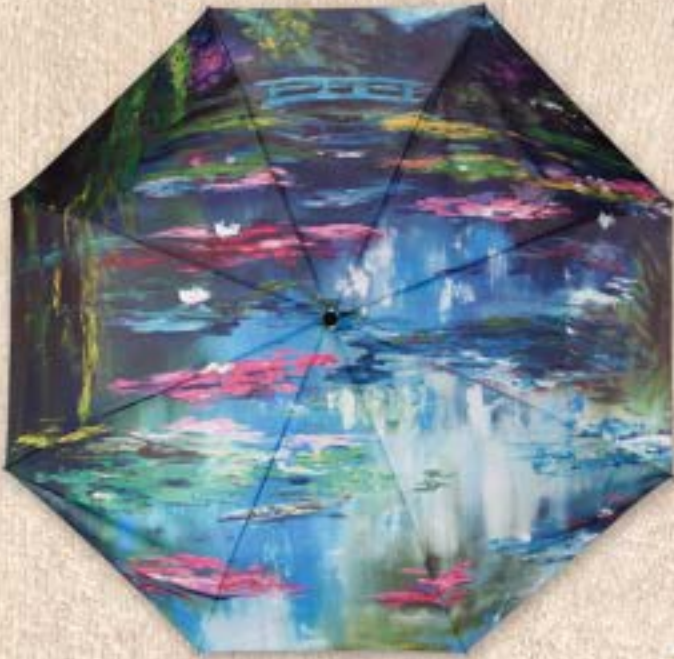

48" arc, 100% Pongee Cover

Item #: 30275 - \$13.00

Auto open/close super-mini Umbrella

Unbreakable fiberglass ribs

Gift box

Monet "Large Willow at Giverny"

48" arc, 100% Pongee Cover

Item #: 30276 - \$13.00

Auto open/close super-mini Umbrella

Unbreakable fiberglass ribs

Gift box

Klimt, The Maiden

48" arc, 100% Pongee Cover

Item #: 302770 - \$13.00

Auto open/close super-mini Umbrella

Unbreakable fiberglass ribs

Gift box

SINGLE COVER FOLDING UMBRELLAS

Japanese Garden Giverny

48" arc, 100% Pongee Cover

Item #: 30278 - \$13.00

Auto open/close super-mini Umbrella

Unbreakable fiberglass ribs

Gift box

Van Gogh, Sunflowers

48" arc, 100% Pongee Cover

Item #: 30279 - \$13.00

Auto open/close super-mini Umbrella

Unbreakable fiberglass ribs

Gift box

Bluebells Humming Birds

48" arc, 100% Pongee Cover