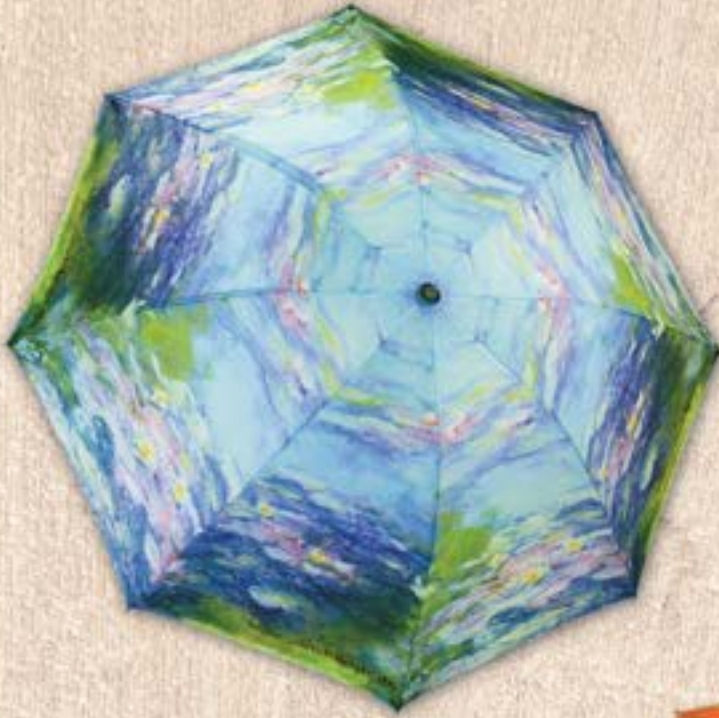

Wisteria Daisy

48" arc, 100% Pongee Cover

Stick Item #: 23029RC - \$16.00

Shoe Craze

Item #: 23035B - \$10.00

SINGLE COVER FOLDING UMBRELLAS

Monet "Water Lilies"
48" arc, 100% Pongee Cover

Item #: 30201 - \$13.00
Auto open/close super-mini Umbrella
Unbreakable fiberglass ribs
Gift box