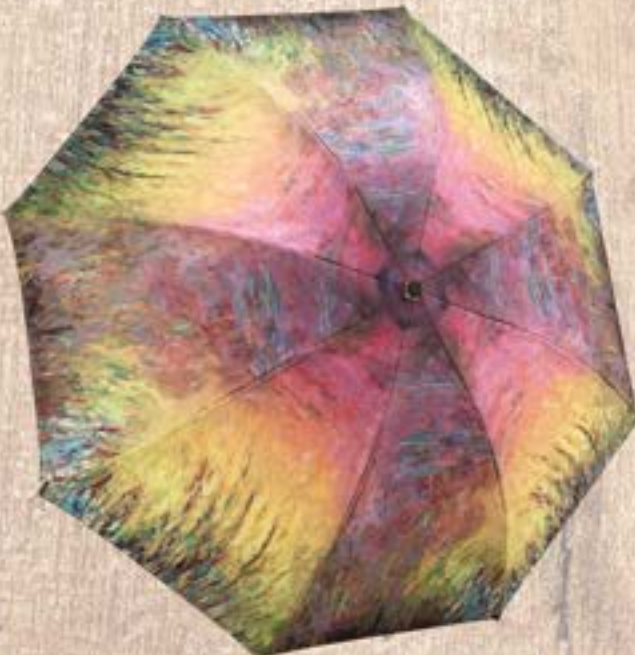

Waterlilies at Sunset

48" arc, 100% Pongee Cover

Folding Item #: 30260RC - $15.00