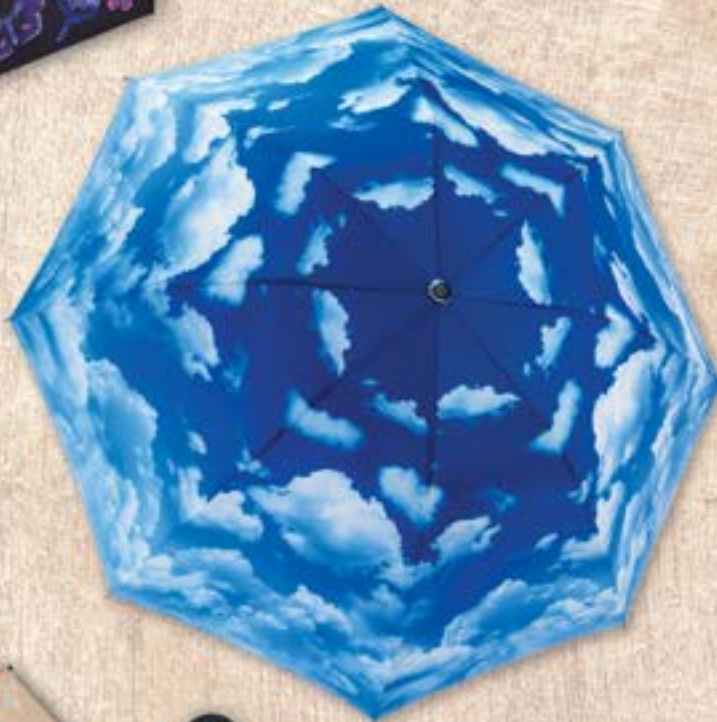

Item #: 33021 - $13.00
Auto open/close super-mini Umbrella
Unbreakable fiberglass ribs
Gift box

Clear Skies
48" arc, 100% Pongee Cover

Item #: 33018 - $13.00
Auto open/close super-mini Umbrella
Unbreakable fiberglass ribs
Gift box