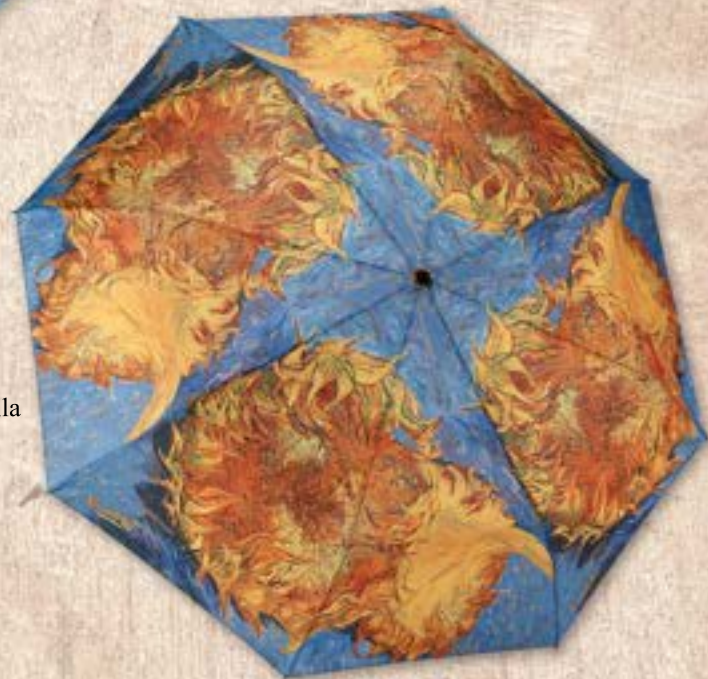

Van Gogh, Sunflowers

48" arc, 100% Pongee Cover

Item #: 30279 - \$13.00

Auto open/close super-mini Umbrella

Unbreakable fiberglass ribs

Gift box

Bluebells Humming Birds

48" arc, 100% Pongee Cover