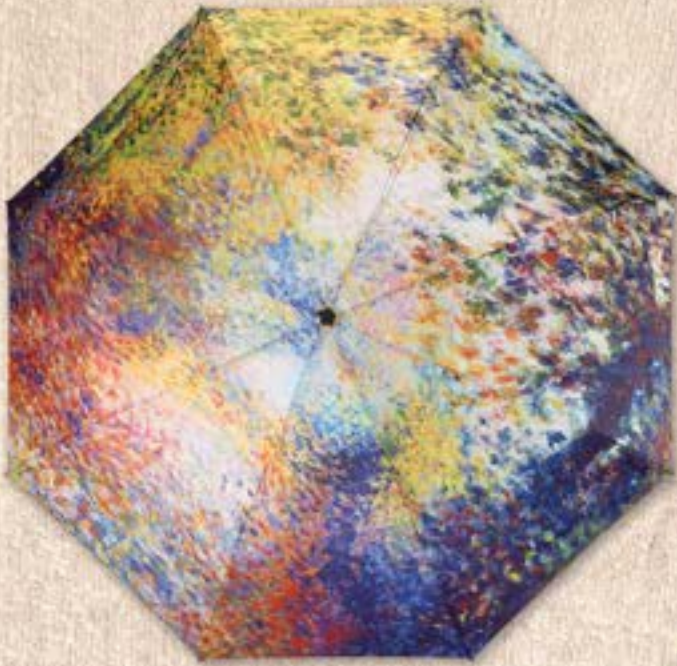

Unbreakable fiberglass ribs

Gift box

Sunflower

48" arc, 100% Pongee Cover, Scallope Edge

Item #: 33042 - \$13.00

Auto open/close super-mini Umbrella

Unbreakable fiberglass ribs

Gift box

Shoe Craze

48" arc, 100% Pongee Cover

Item #: 33035 - \$13.00

Auto open/close super-mini Umbrella

Unbreakable fiberglass ribs

Gift box

SINGLE COVER FOLDING UMBRELLAS

Renoir In the Woods