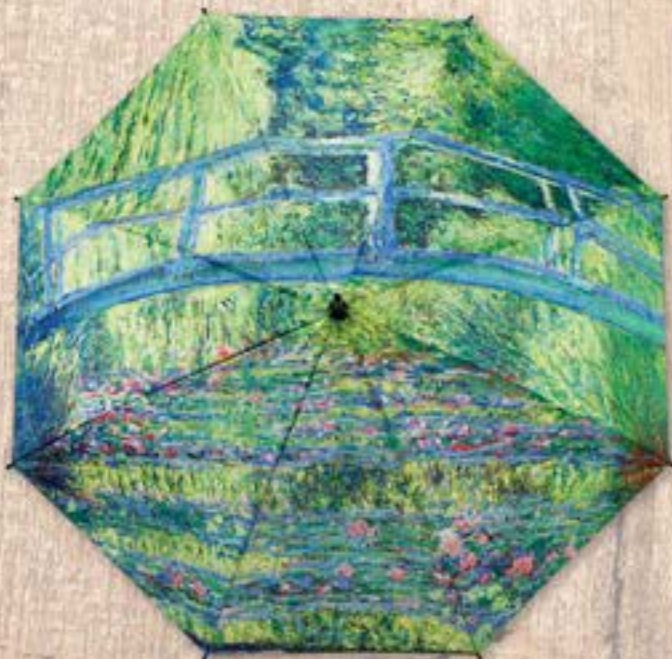

SINGLE COVER FOLDING UMBRELLAS

Bee Floral

48" arc, 100% Pongee Cover

Item #: 33203 - \$13.00

Auto open/close super-mini Umbrella

Unbreakable fiberglass ribs

Gift box

Paris

48" arc, 100% Pongee Cover

Item #: 30103 - \$13.00

Auto open/close super-mini Umbrella

Unbreakable fiberglass ribs

Gift box

Monet Japanese Bridge

48" arc, 100% Pongee Cover,

Item #: 30215 - \$13.00