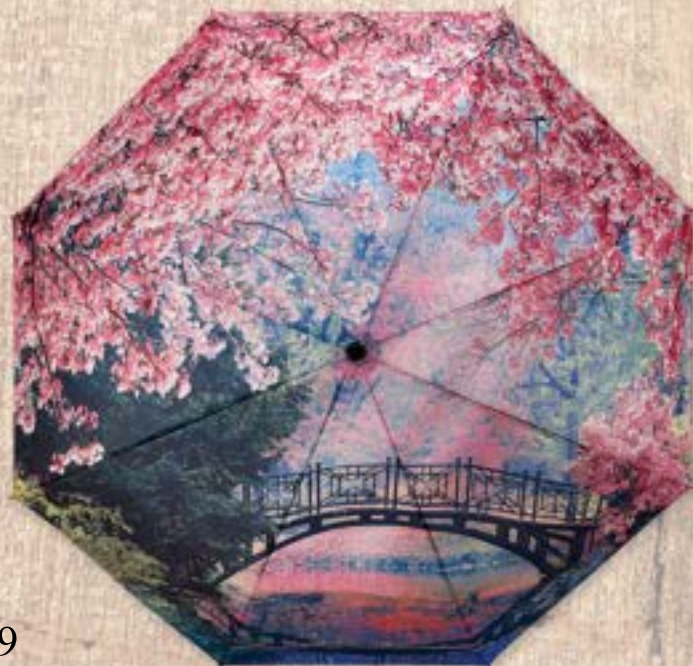

Unbreakable fiberglass ribs

Gift box

Cherry Blossoms

48" arc, 100% Pongee Cover

Item #: 33065 - \$13.00

Auto open/close super-mini Umbrella

Unbreakable fiberglass ribs

Gift box

SINGLE COVER FOLDING UMBRELLAS

Wisteria Daisy

48" arc, 100% Pongee Cover, Scalloped Edge

Item #: 33029 - \$13.00

Auto open/close super-mini Umbrella

Unbreakable fiberglass ribs

Gift box

Pink Daisy